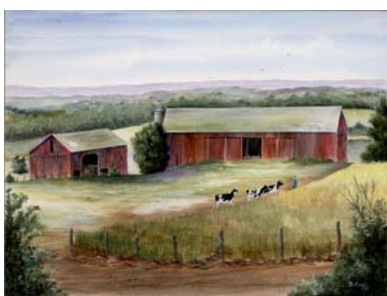

Betty & her barns...Your opportunity to treasure a Betty Engel painting!

Days Gone By

Wilfrid Going Home

After the Storm

Still of the Night

The Wisconsin Farm Bureau Foundation has been truly honored to have Betty Engel, Calumet County Farm Bureau Member, donate four paintings for the *Learn and Lead Growth Campaign*. As we enter the fifth year of the campaign, the four original paintings will be auctioned off at the Wisconsin Farm Bureau Annual Meeting on Saturday, December 5, at the evening banquet and program. This will be your opportunity to purchase the originals that could grace your home or office. You also have the opportunity to bring home these lovely barns by purchasing trivets or note cards. Stationary and gift basket packages will also be available at the WFB Foundation Silent Auction*. For more information, contact Foundation Director, Darlene Arneson, at 608-828-5719 or darneson.fbcenter@wbf.com. You must pre-order trivets as only a limited number will be produced! Pick up will be at the WFBF Annual Meeting (or incur a shipping charge).

Stationary Packages: Five stationary packages (one of each painting) will be offered at the Silent Auction*. Each design includes 20 note cards and envelopes. (Minimum starting bid: \$60 per package)

Still of the Night note cards: A limited supply of note card sets of "Still of the Night" will be available for for \$15 per set.